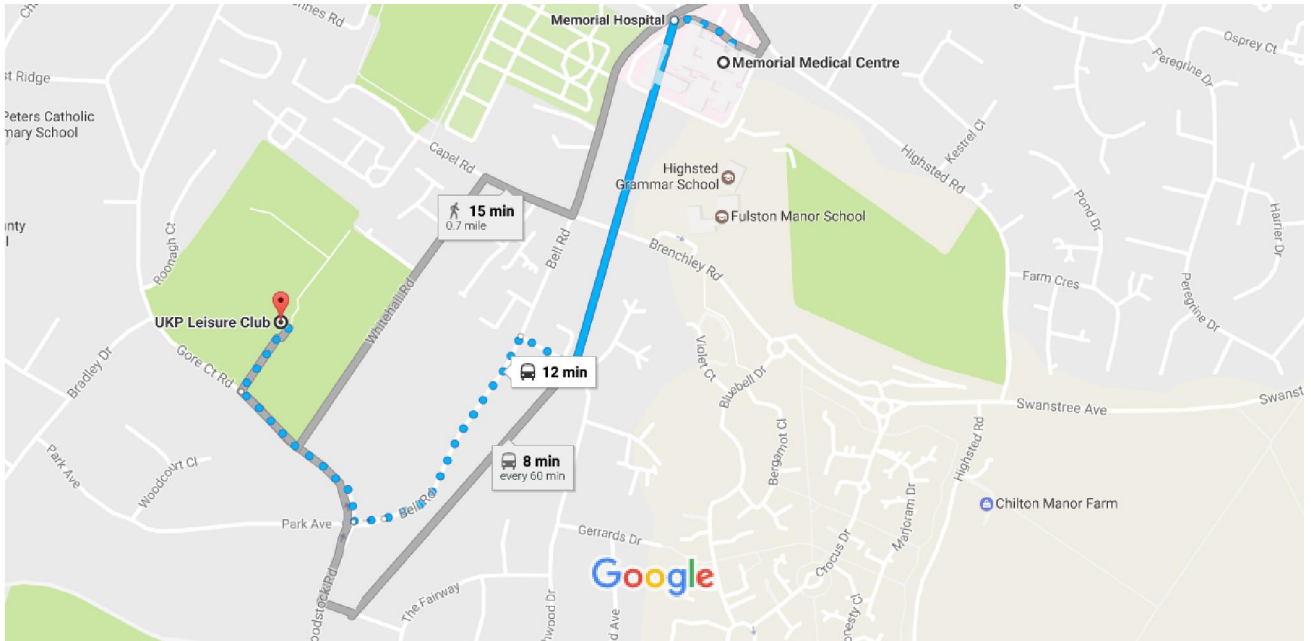

# Memorial Medical Centre to UKP Leisure Club

4:59 PM - 5:11 PM (12 min)

Map data ©2017 Google 100 m